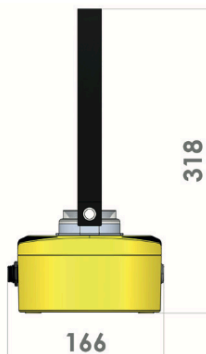

HELIPORT EQUIPMENT

MINI PORTABLE BEACONS

FOR FATO & TLOF

DIMENSIONS

01. ADVANTAGES

- Light and compact design: < 2.5 kg
- Suitable for temporary lighting of TLOF area
- Long lifetime LED technology
- Optimized light output due to patented optics concept
- Yellow box provided with 4 holes for permanent fixation

02. MODELS

REFERENCE	VOLTAGE	BATTERY	AUTONOMY
BPM-TLOF-G	24V	2 x 12V 1,2Ah	Up to 12h
BPMCHARG	Charging box for up to 8 lights		

03. CHARACTERISTICS

LUMINOUS	
Luminous source	Green LEDs
MTBF	100,000 hours
ELECTRICAL	
Voltage	24V DC
Consumption	<6W
Battery	2 x 12V 1,2Ah AGM
Autonomy	Up to 12 hours
MECHANICAL	
Height / Width	102mm / 150mm
ENVIRONMENTAL	
Humidity	100%
Frost	-60°C
Protection Class	IP66
CERTIFICATIONS	
CE	EN60947-1 ; CEI60364, NF C15-100 ; 2014 / 35 / UE
ICAO	Annex 14, Volume 2, Chapter 5
Quality	ISO 9001 : 2015